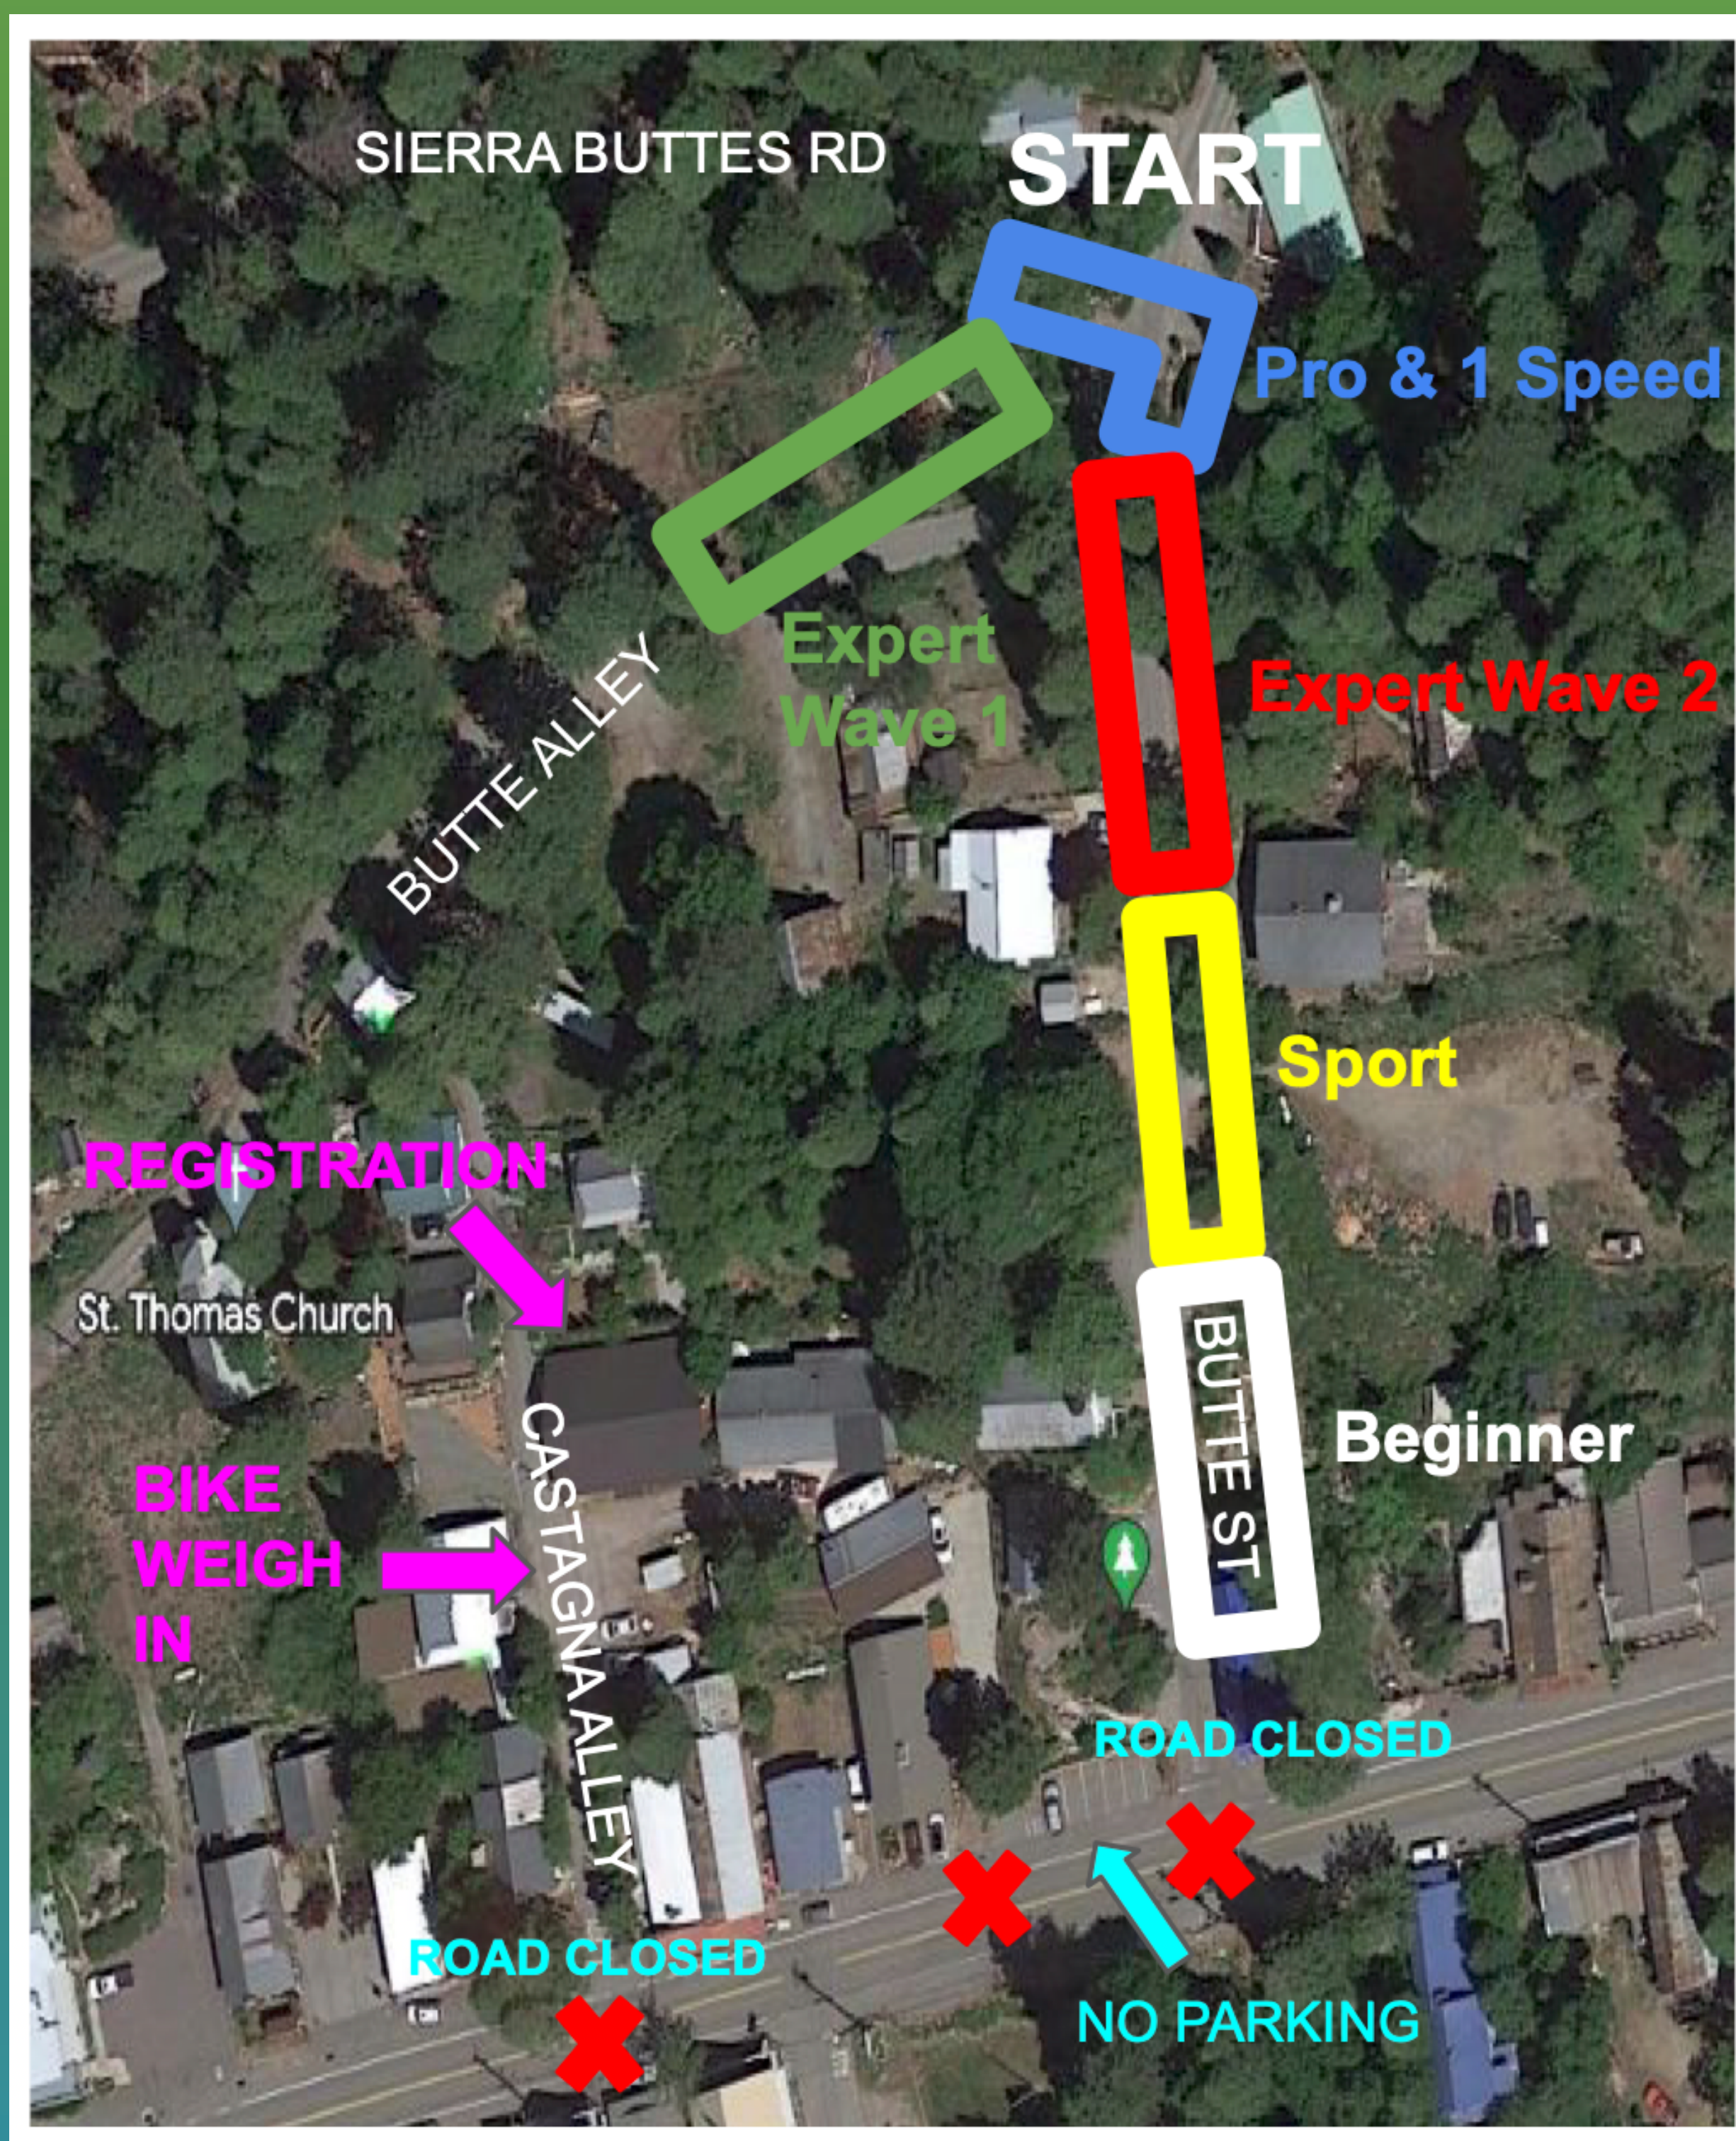

DOWNIEVILLE CLASSIC

ESTD

1995

SIERRA CREST TO TOWN MOUNTAIN BIKE RACE

XC RACER STAGING

***ALL RACERS MUST BE IN POSITION PRIOR TO 9:30 AM**

- 9:30 AM Pro & Singlespeed
- 9:35 AM Expert Wave 1
- 9:40 AM Expert Wave 2
- 9:45 AM Sport
- 9:50 AM Beginner

A SIERRA BUTTES TRAIL STEWARDSHIP FUNDRAISER

SANTA CRUZ