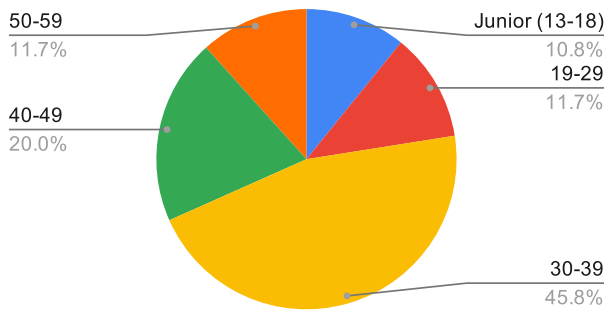

2024 Age - FEMALE, All Distance