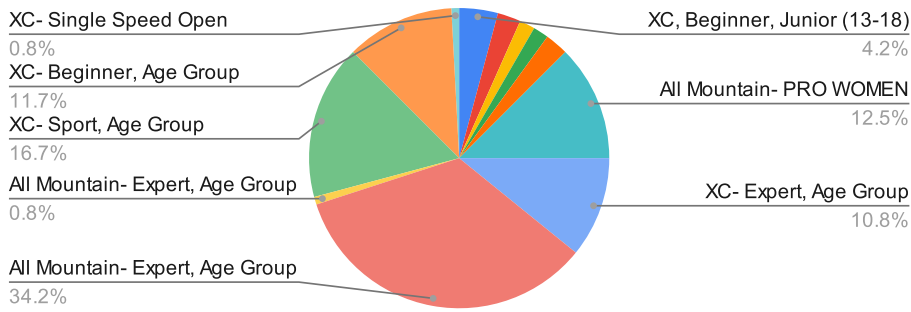

# DEMOGRAPHIC REVIEW - 2024

**DOWNIEVILLE**  
ESTD CLASSIC 1995

PRESENTED BY  
**SANTA  
CRUZ**

<b>2024</b>	
<b>TOTAL REG-</b>	<b>949</b>
All Mountain	475
XC	474
<hr/>	
<b>Did Not Start</b>	<b>231</b>
All Mountain XC	87
All Mountain DH*(after DNS XC)	50
XC	144
<hr/>	
<b>Did Not Finish</b>	<b>10</b>
All Mountain XC	4
All Mountain DH	6
XC	16
<hr/>	
<b>Finished</b>	<b>642</b>
All Mountain	328
All Mountain XC	384
All Mountain DH	328
XC	314
<hr/>	

### 2024 City - CA, All Distance

### 2024 Distance Breakdown - FEMALE