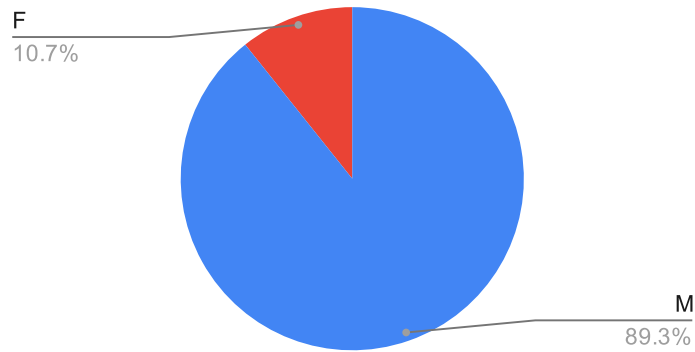

2023 Gender - CA, All Distance