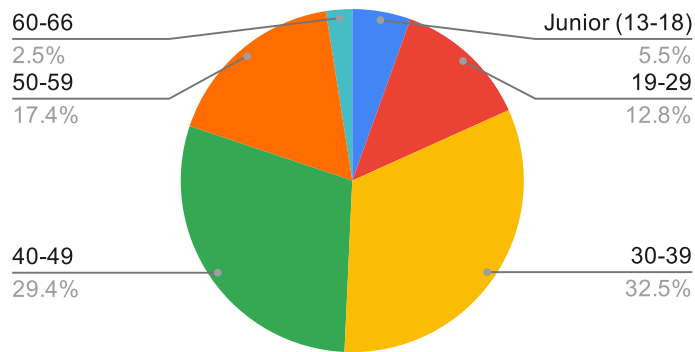

2023 Age - CA, All Distance